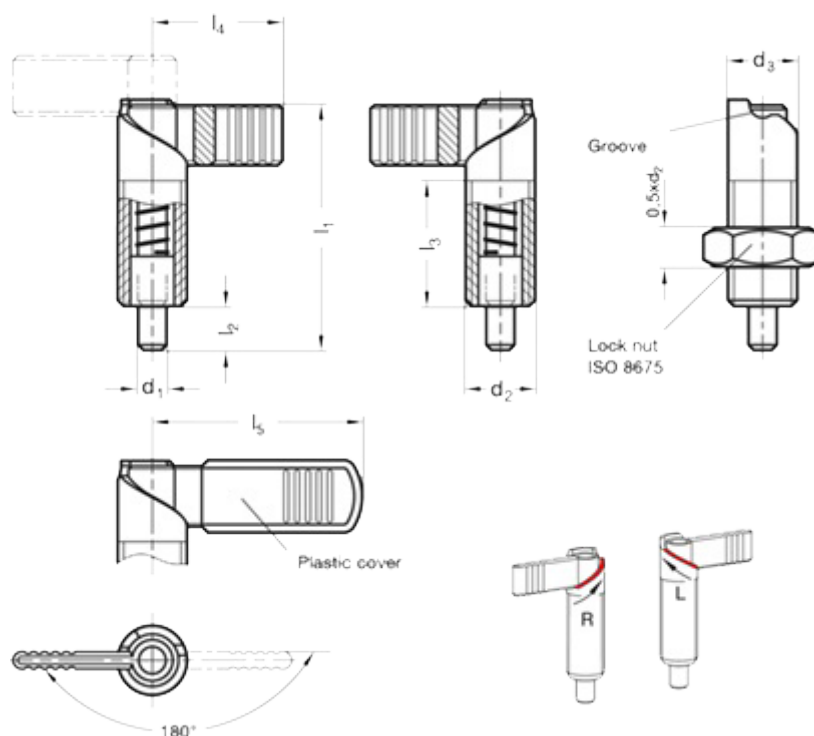

Article number: 2072166M1215RBK  
 Description: E+G indexing plunger  
 GN 721.5-6-M12x1,5-RBK

## Measures

d1 = 6  
 d2 = M12x1.5  
 d3 = 12  
 l1 = 47  
 l2 = 8  
 l3 = 26  
 l4 = 26  
 l5 = 32

Spring load in N end = 8  
 Spring load in N top = 18  
 Weight in (g) = 195